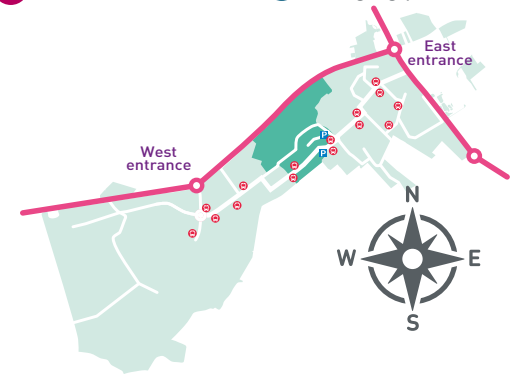

KEY

- Information point
- Car park
- Students' Union
- Library
- Conference centre
- Sport facilities
- Theatre
- Under construction
- Café
- Dining room
- Shop
- Bar
- ATM machine
- Bus stop
- Charging point