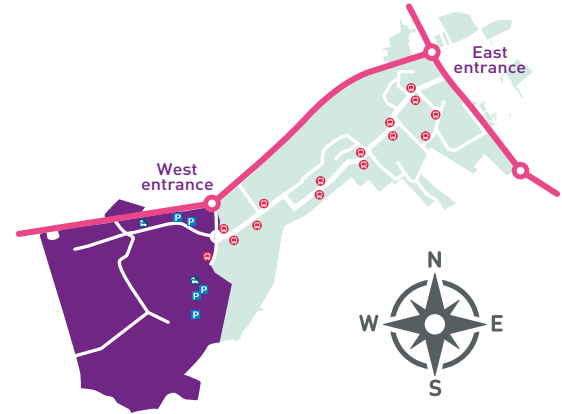

Approx. 16 minutes walk

Approx. 12 minutes walk

Approx. 6 minutes walk

West Park

Village Park

Central Park

East entrance

East Park

West entrance

LUSEP

Holywell Wood

WAYFINDING ROUTES

-  Purple route
-  Yellow route
-  Orange route
-  Green route

USEFUL INFORMATION

Security.....	+44 (0)1509 222141
Switchboard.....	+44 (0)1509 222222
Sports Reception.....	+44 (0)1509 226250
LU Arts.....	+44 (0)1509 222881
Imago.....	+44 (0)1509 633030
Students' Union.....	+44 (0)1509 635000
International Office.....	+44 (0)1509 222201
National Centre for Sport and Exercise Medicine.....	+44 (0)1509 222444
Facilities Management.....	+44 (0)1509 222121
Library.....	+44 (0)1509 222360
Science and Enterprise Park (LUSEP).....	+44 (0)1509 223178

West entrance

SCIENCE AND ENTERPRISE PARK (LUSEP)

BUILDING NAME A-Z	BUILDING MAP NO.
Advanced Technology Innovation Centre	1A
Charnwood Wing	MBC 5
Garendon Wing	MBG 6
Holywell Building	HB 7
Holywell Park Conference Centre	SDR 8
Michael Pearson East	LP1 3
Michael Pearson West	LP2 2
National Centre for Combustion and Aerothermal Technology	9A
Rolls-Royce University Technology Centre	9
SportPark	4
Security point	i

OFF CAMPUS

The Link Hotel (Imago Venues)	H	1
-------------------------------	---	---

KEY

- Information point
- Car park
- Students' Union
- Library
- Hotel
- Conference centre
- Sport facilities
- Theatre
- Under construction
- Café
- Dining room
- Shop
- Bar
- ATM machine
- Bus stop
- Charging point