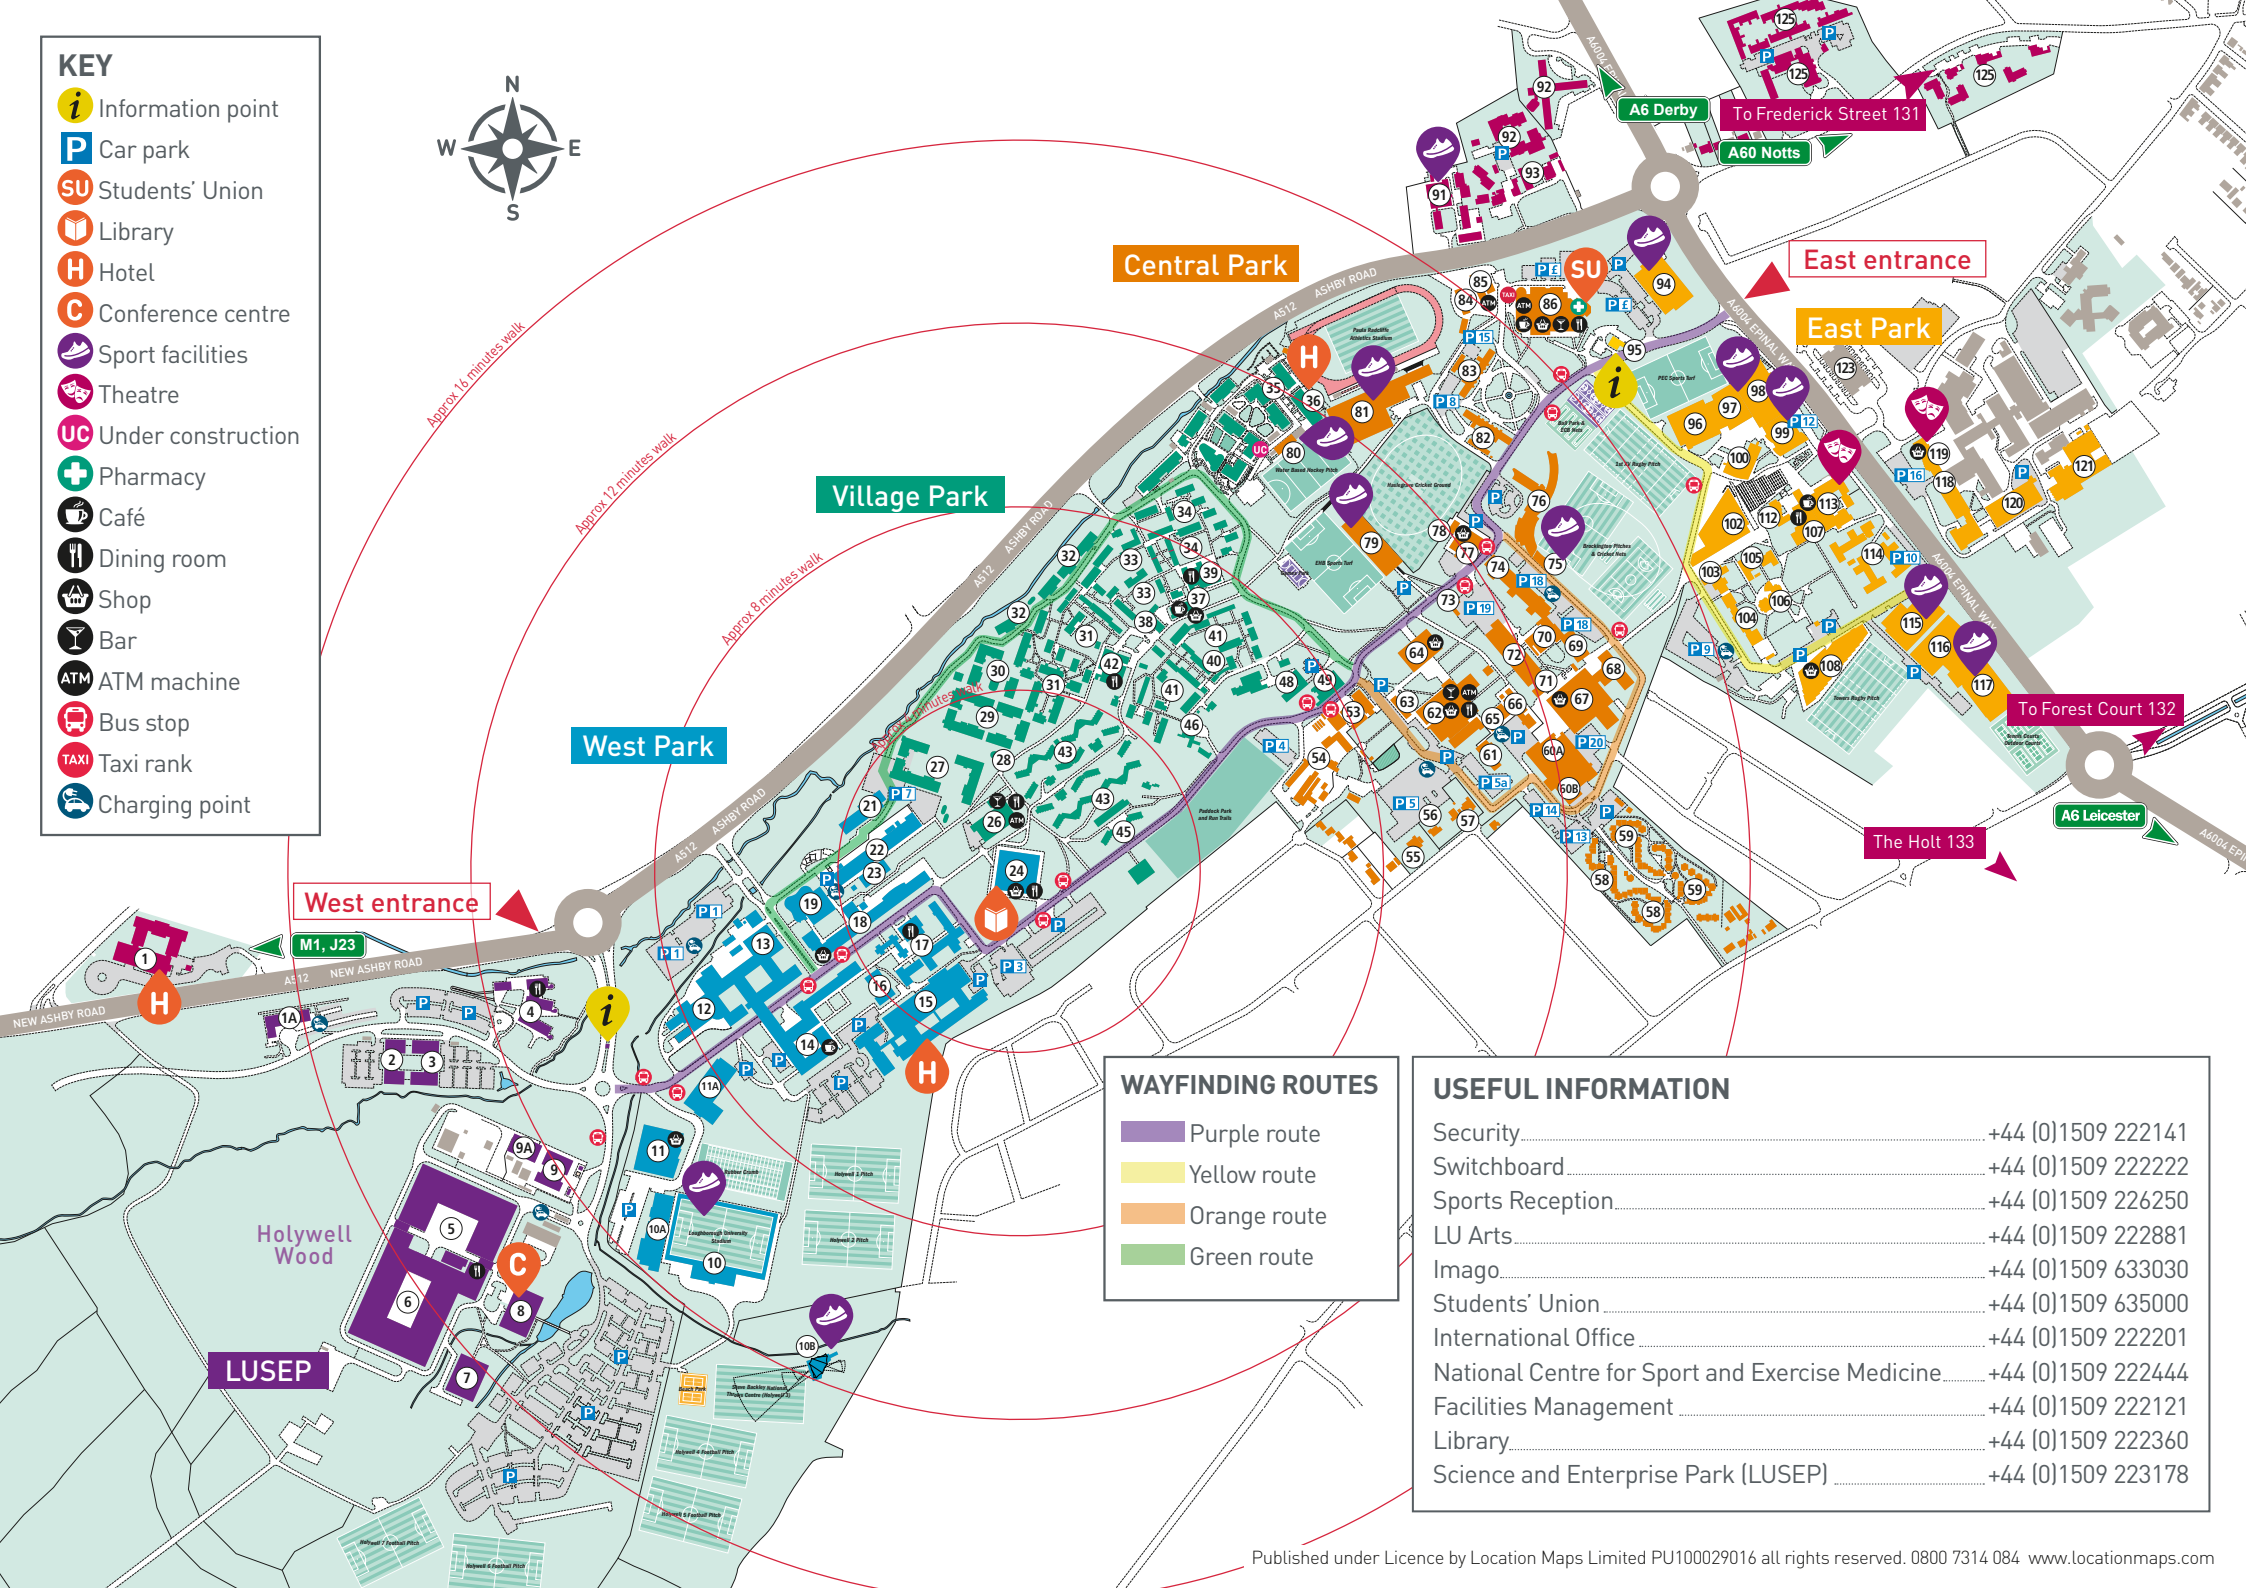

KEY

- Information point
- Car park
- Students' Union
- Library
- Hotel
- Conference centre
- Sport facilities
- Theatre
- Under construction
- Pharmacy
- Café
- Dining room
- Shop
- Bar
- ATM machine
- Bus stop
- Taxi rank
- Charging point

Approx. 16 minutes walk

Approx. 12 minutes walk

Approx. 6 minutes walk

West Park

Village Park

Central Park

East entrance

East Park

West entrance

LUSEP

Holywell Wood

WAYFINDING ROUTES

- Purple route
- Yellow route
- Orange route
- Green route

USEFUL INFORMATION

Security.....	+44 (0)1509 222141
Switchboard.....	+44 (0)1509 222222
Sports Reception.....	+44 (0)1509 226250
LU Arts.....	+44 (0)1509 222881
Imago.....	+44 (0)1509 633030
Students' Union.....	+44 (0)1509 635000
International Office.....	+44 (0)1509 222201
National Centre for Sport and Exercise Medicine.....	+44 (0)1509 222444
Facilities Management.....	+44 (0)1509 222121
Library.....	+44 (0)1509 222360
Science and Enterprise Park (LUSEP).....	+44 (0)1509 223178