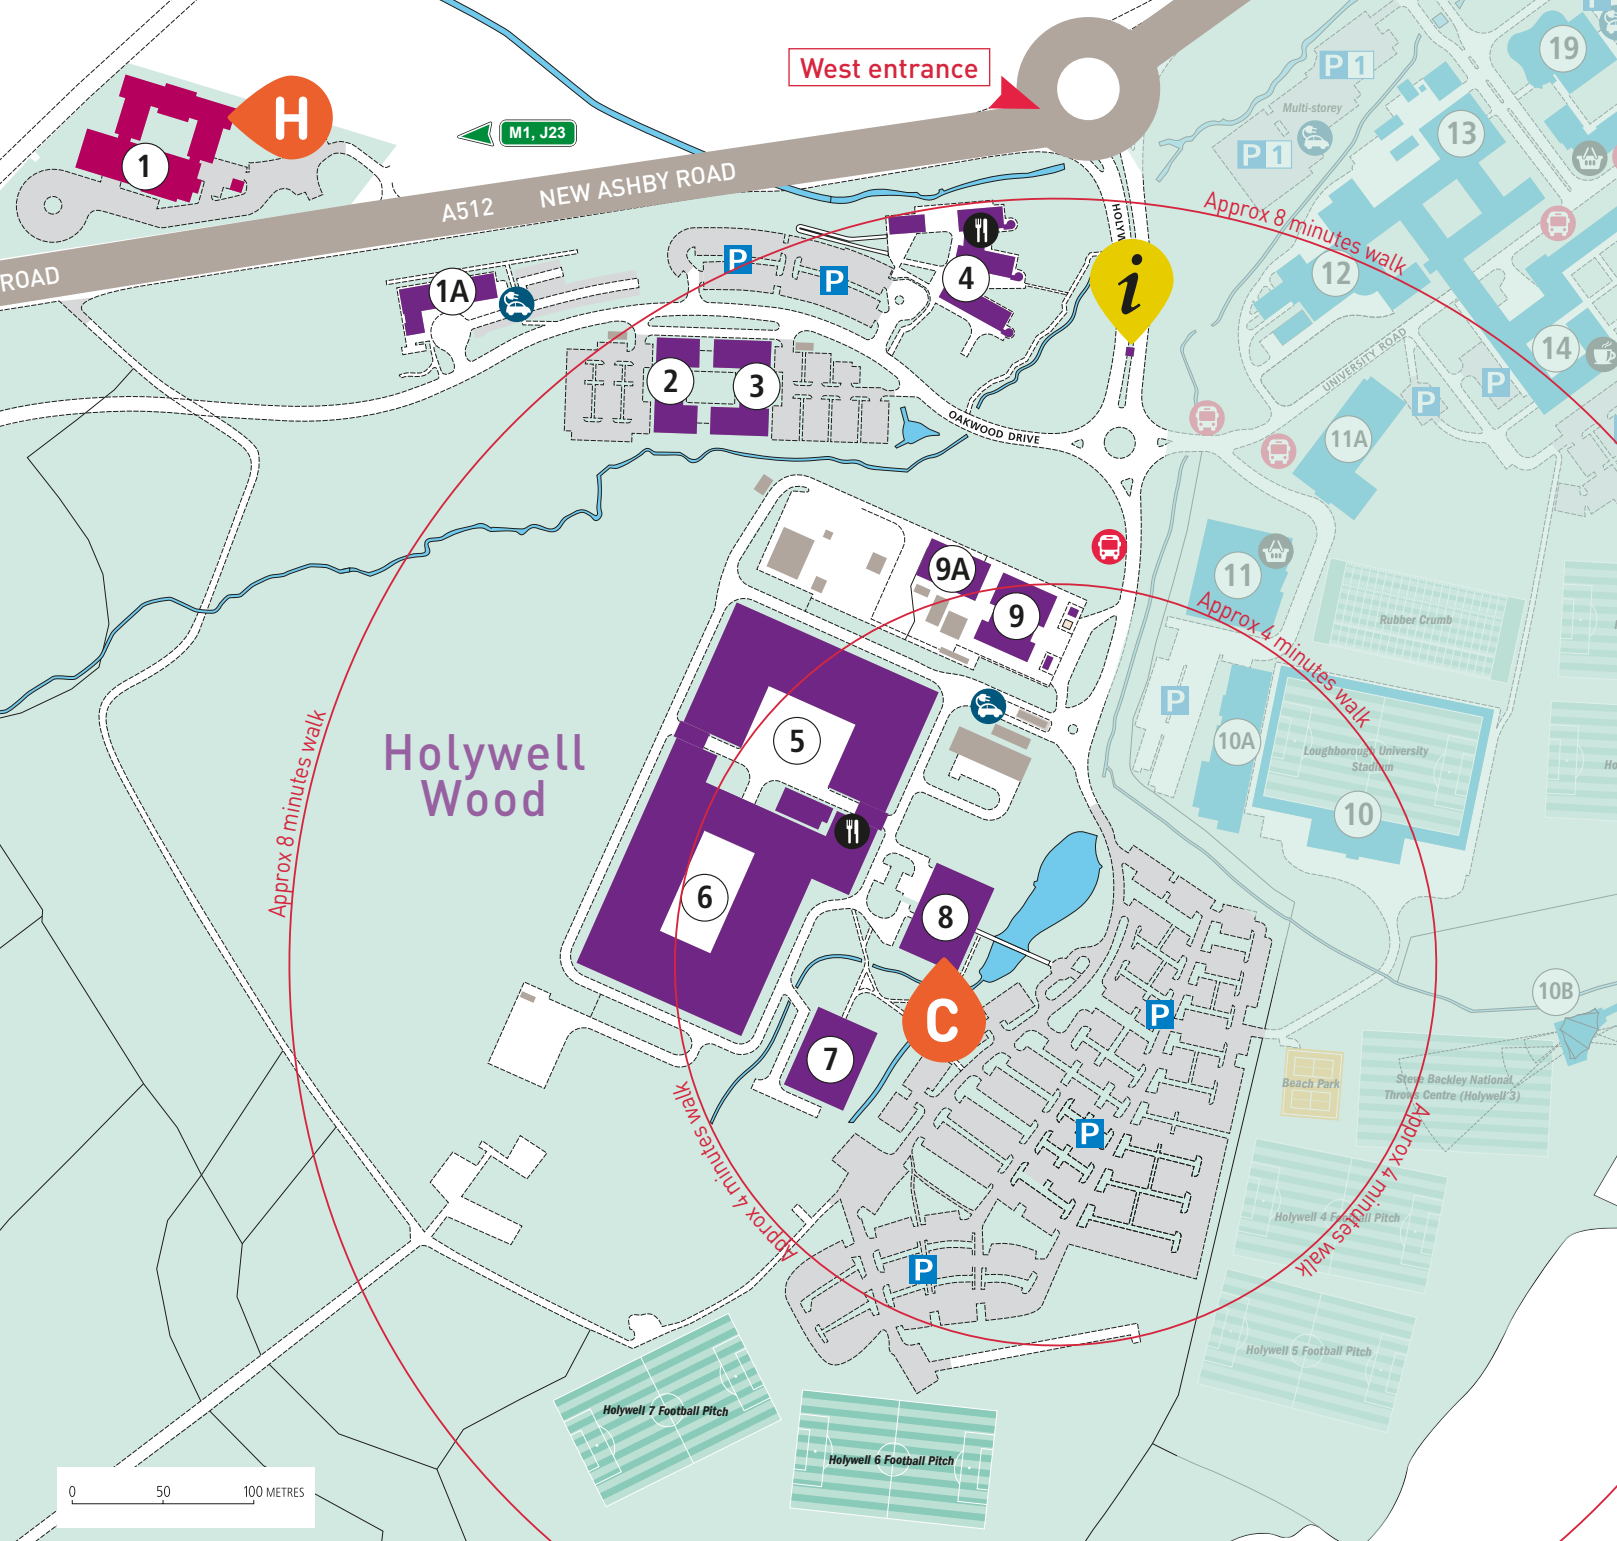

Approx. 16 minutes walk

Approx. 12 minutes walk

Approx. 6 minutes walk

West Park

Village Park

Central Park

East entrance

East Park

West entrance

LUSEP

Holywell Wood

WAYFINDING ROUTES

-  Purple route
-  Yellow route
-  Orange route
-  Green route

USEFUL INFORMATION

Security.....	+44 (0)1509 222141
Switchboard.....	+44 (0)1509 222222
Sports Reception.....	+44 (0)1509 226250
LU Arts.....	+44 (0)1509 222881
Imago.....	+44 (0)1509 633030
Students' Union.....	+44 (0)1509 635000
International Office.....	+44 (0)1509 222201
National Centre for Sport and Exercise Medicine.....	+44 (0)1509 222444
Facilities Management.....	+44 (0)1509 222121
Library.....	+44 (0)1509 222360
Science and Enterprise Park (LUSEP).....	+44 (0)1509 223178

West entrance

SCIENCE AND ENTERPRISE PARK (LUSEP)

BUILDING NAME A-Z	BUILDING MAP NO.
Advanced Technology Innovation Centre	1A
Charnwood Wing	MBC 5
Garendon Wing	MBG 6
Holywell Building	HB 7
Holywell Park Conference Centre	SDR 8
Michael Pearson East	LP1 3
Michael Pearson West	LP2 2
National Centre for Combustion and Aerothermal Technology	9A
Rolls-Royce University Technology Centre	9
SportPark	4
Security point	i

OFF CAMPUS

The Link Hotel (Imago Venues)	H	1
-------------------------------	---	---

KEY

- Information point
- Car park
- Students' Union
- Library
- Hotel
- Conference centre
- Sport facilities
- Theatre
- Under construction
- Café
- Dining room
- Shop
- Bar
- ATM machine
- Bus stop
- Charging point