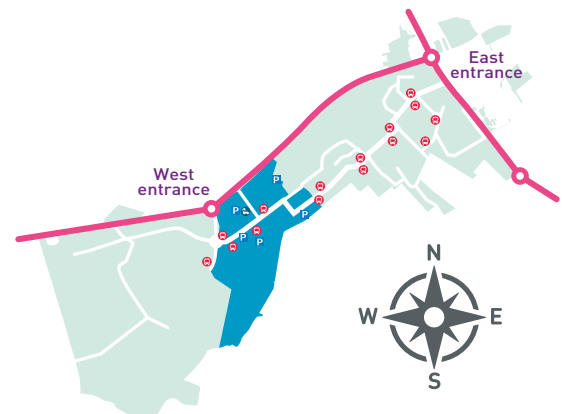

0 50 100 METRES