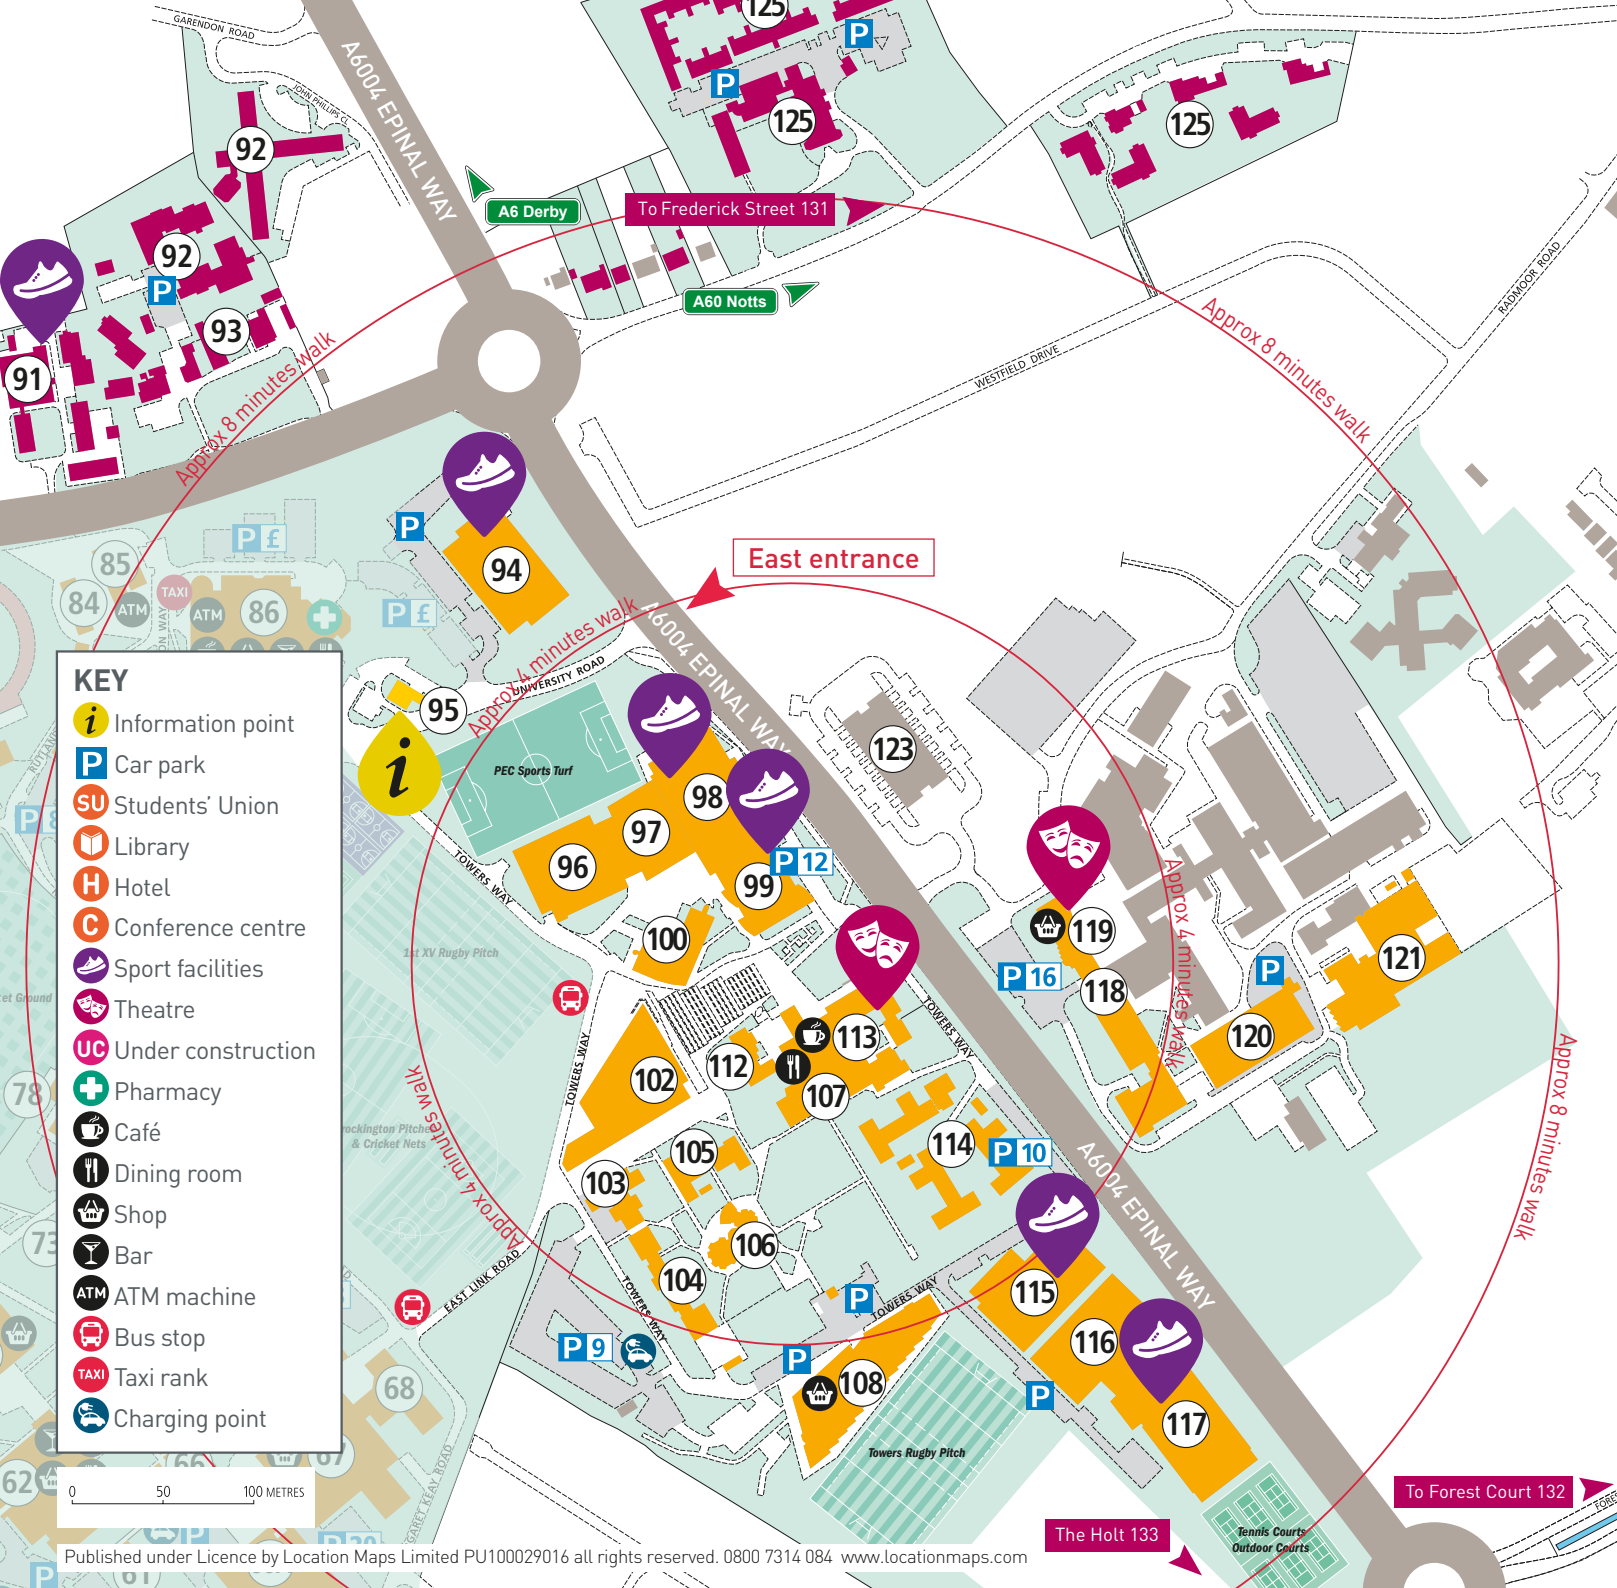

KEY

- i Information point
- UC Under construction
- P Car park
- ☕ Café
- SU Students' Union
- 🍴 Dining room
- 📖 Library
- 🏠 Shop
- H Hotel
- 🍸 Bar
- C Conference centre
- 🏦 ATM machine
- 🏃 Sport facilities
- 🚌 Bus stop
- 🎭 Theatre
- 🔌 Charging point

KEY

- Information point
- Car park
- Students' Union
- Library
- Conference centre
- Sport facilities
- Theatre
- Under construction
- Café
- Dining room
- Shop
- Bar
- ATM machine
- Bus stop
- Charging point

KEY

- Information point
- Car park
- Students' Union
- Library
- Hotel
- Conference centre
- Sport facilities
- Theatre
- Under construction
- Pharmacy
- Café
- Dining room
- Shop
- Bar
- ATM machine
- Bus stop
- Taxi rank
- Charging point