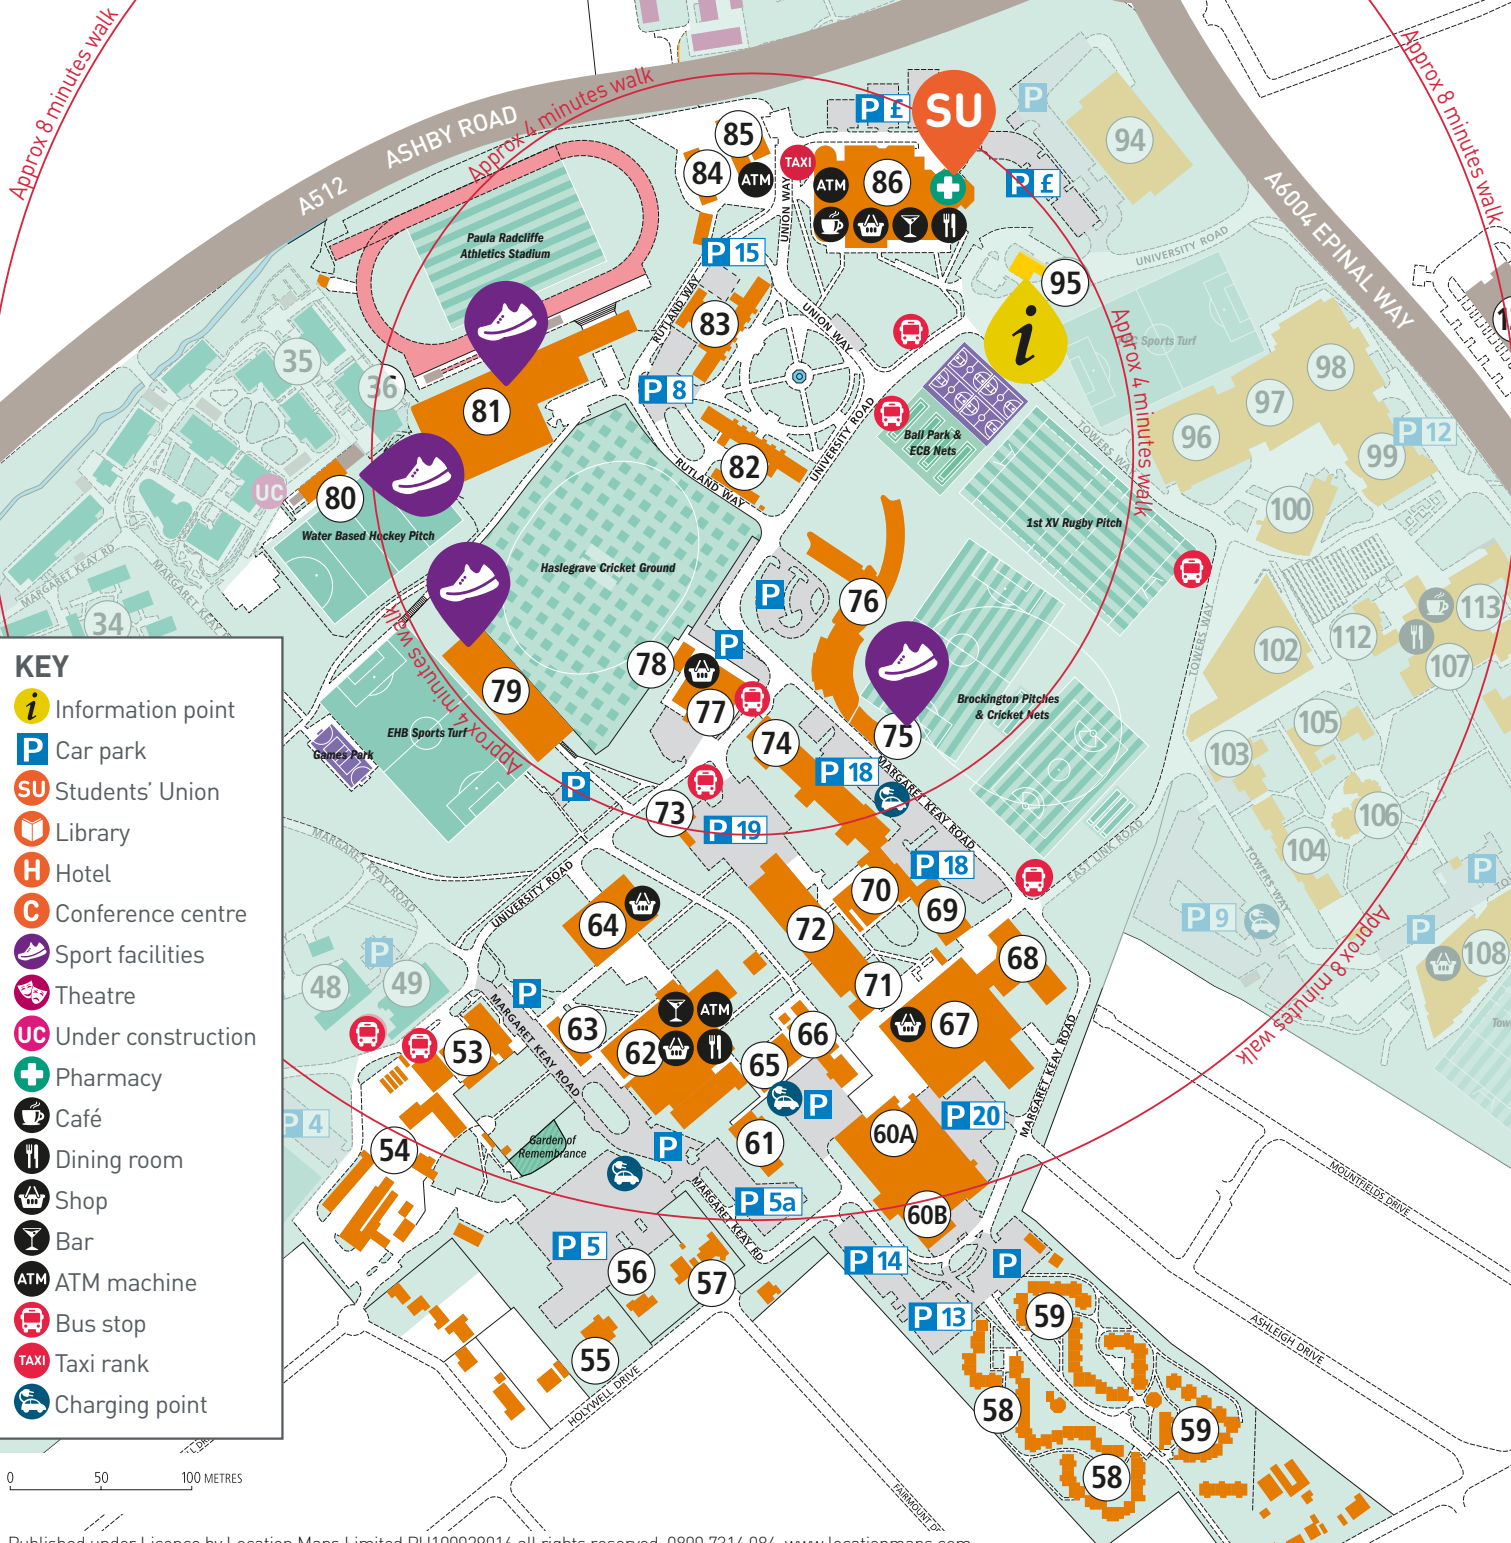

KEY

- i Information point
- UC Under construction
- P Car park
- ☕ Café
- SU Students' Union
- 🍴 Dining room
- 📖 Library
- 🏠 Shop
- H Hotel
- 🍸 Bar
- C Conference centre
- 🏦 ATM machine
- 🏃 Sport facilities
- 🚌 Bus stop
- 🎭 Theatre
- 🔌 Charging point

0 50 100 METRES

VILLAGE PARK

BUILDING NAME A-Z

BUILDING NAME A-Z	BUILDING MAP NO.
Campus Services	RC 49
Student Accommodation Centre	
Cayley Annex	35
Cayley Hall	CA 34
Cayley Rutherford Dining Room	CR 39
Cycle shop	40
Elite Athlete Centre & Hotel	36
Elvyn Richards	ER 29
Faraday Hall	FA 41
Faraday Royce Dining Room	FR 42
Hazlerigg-Rutland Hall	HR 30
Hub (The)	28
Imago Sales Office	46
John Phillips Hall	JP 32
Medical Centre	MC 48
New Village residences	
Purple Onion	PO 37
Robert Bakewell Hall	RB 27
Royce Hall	RO 31
Rutherford Hall	RU 33
Telford Hall	TE 43
University Lodge	45
Village Restaurant	ER 26
Whitworth	WH 38

KEY

- Information point
- Car park
- Students' Union
- Library
- Conference centre
- Sport facilities
- Theatre
- Under construction
- Café
- Dining room
- Shop
- Bar
- ATM machine
- Bus stop
- Charging point

KEY

- Information point
- Car park
- Students' Union
- Library
- Hotel
- Conference centre
- Sport facilities
- Theatre
- Under construction
- Pharmacy
- Café
- Dining room
- Shop
- Bar
- ATM machine
- Bus stop
- Taxi rank
- Charging point